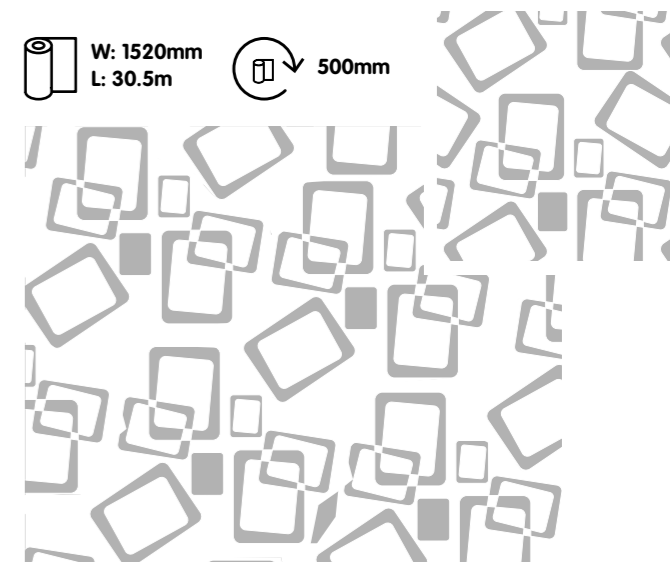

620mm

AQUATICA

W: 1520mm
L: 30.5m

620mm

ASCENT

W: 1520mm
L: 30.5m

500mm

BRAIN

RIPPLE

W: 1520mm
L: 30.5m

500mm

SPRING WOOD

W: 1520mm
L: 30.5m

620mm

CORTINA*

W: 1520mm
L: 30.5m

*Limited stock availability

FIGARO*

W: 1520mm
L: 30.5m

*Limited stock availability

LUSERNA*

W: 1520mm
L: 30.5m

800mm

**Limited stock availability*

MANHATTAN*

W: 1520mm
L: 30.5m

800mm

**Limited stock availability*

SAVANA*

W: 1520mm
L: 30.5m

800mm

*Limited stock availability