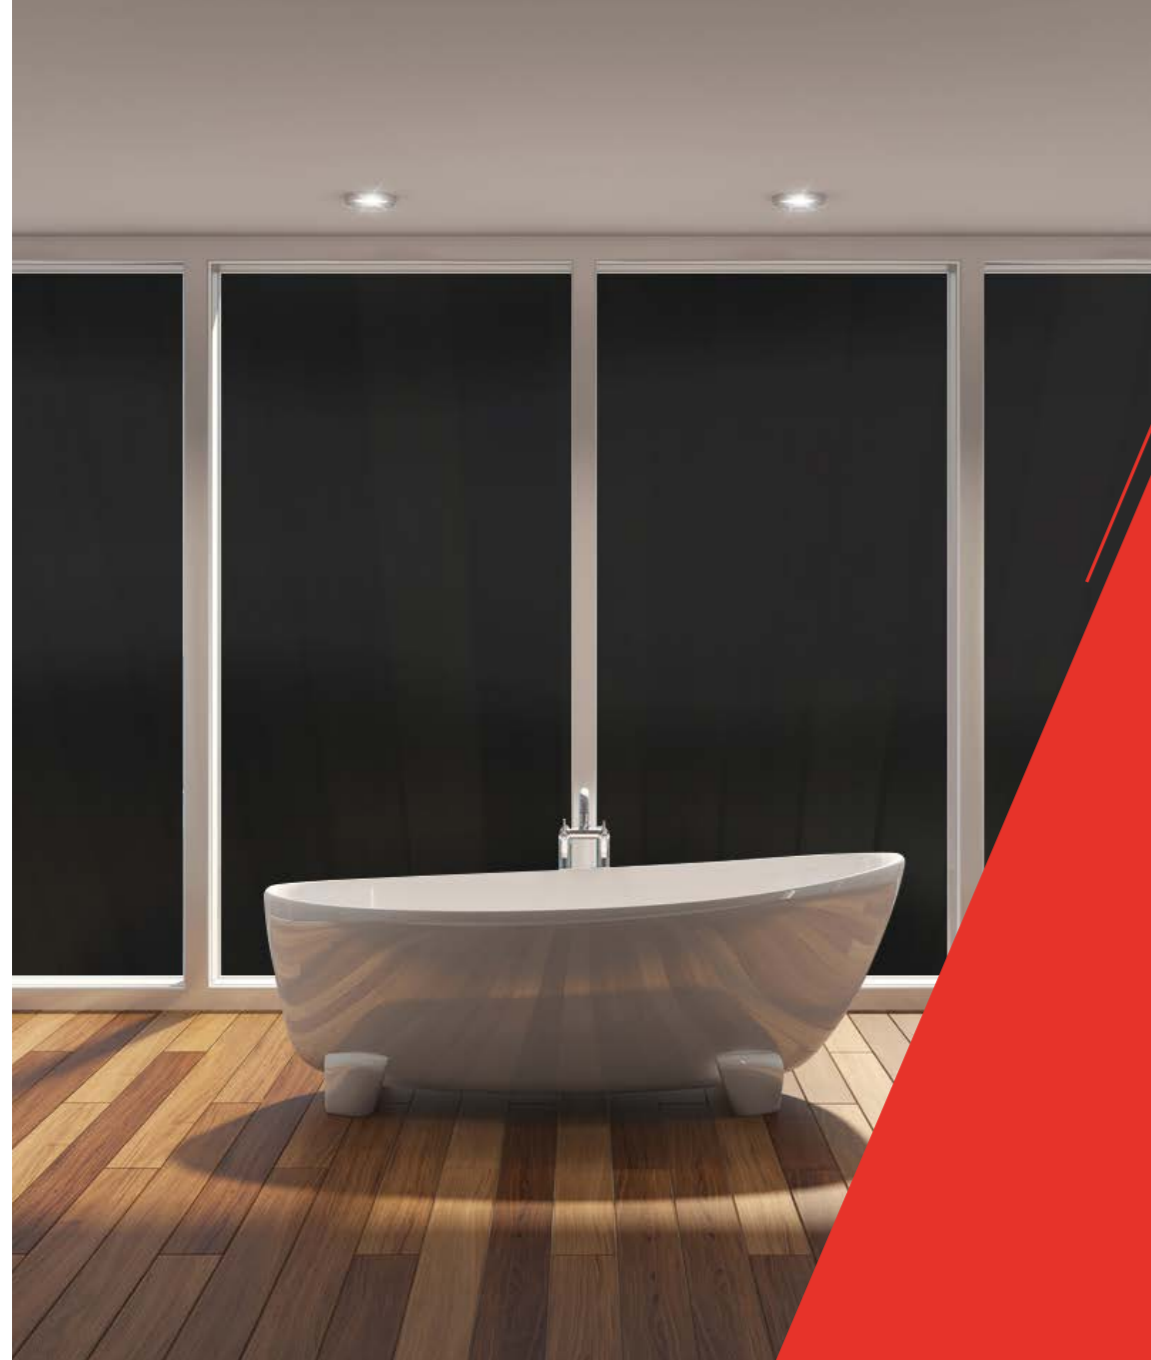

BLACK OPAQUE

W: 1520mm
L: 30.5m

WHITE OPAQUE

W: 1520mm
L: 30.5m