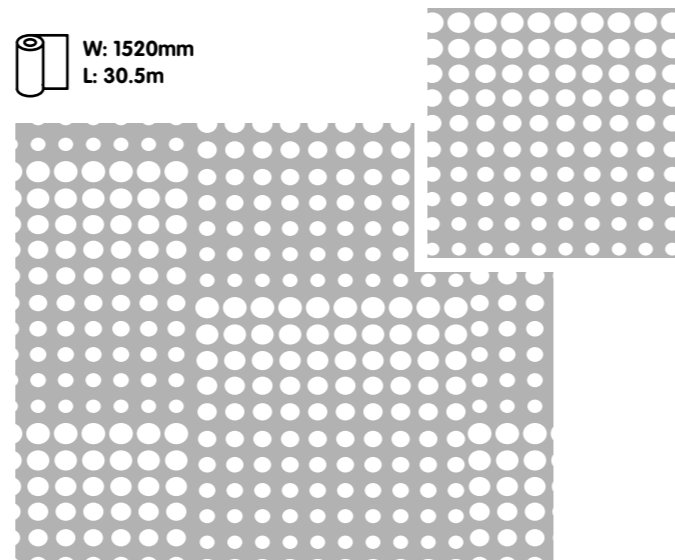

MANHATTAN*

W: 1520mm
L: 30.5m

800mm

**Limited stock availability*

SAVANA*

W: 1520mm
L: 30.5m

800mm

*Limited stock availability

BILBAO*

W: 1520mm
L: 30.5m

800mm

*Limited stock availability

LUNA*

W: 1520mm
L: 30.5m

800mm

**Limited stock availability*

CELEST*

W: 1520mm
L: 30.5m

230mm

*Limited stock availability

FONTANA*

W: 1520mm
L: 30.5m

CITY*

W: 1520mm
L: 30.5m

*Limited stock availability

*Limited stock availability

ATOMA

W: 1520mm
L: 30.5m

500mm

VITRA

W: 1520mm
L: 30.5m

800mm