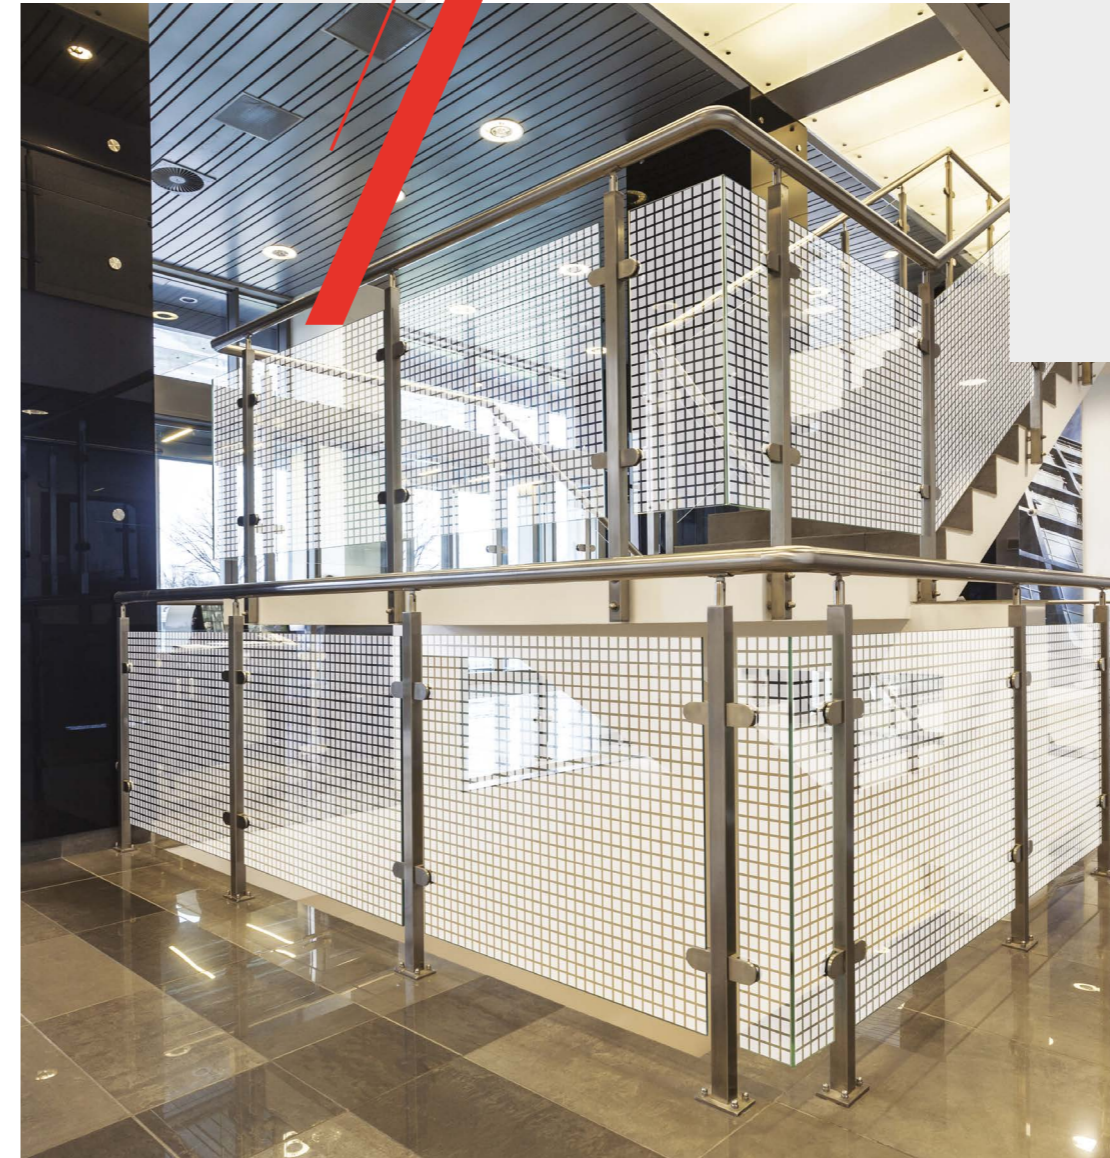

VION DÉCOR WINDOW FILMS

The VION Décor range of window films can be used to provide privacy and stylish design to internal glass. With pre-cut designs on a roll, decorating your windows and partitions has never been as easy.

The Décor collection includes gradation, lines, geometric or abstract patterns as well as blackout, opalescent, gloss and matt transparent colours. Plus, reeded glass and dichroic films.

Scratch
Resistant

Quick
Installation

40µ
Thickness

Quick
to Clean

M1 Fire
Resistance

5 Year
Warranty

Technical Information:

Width(mm) and length(m) of film roll

Pattern repeat (mm)