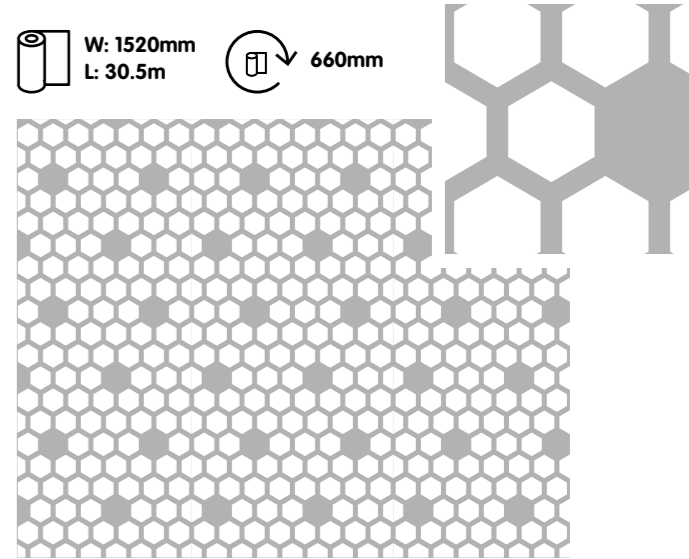

*Limited stock availability

*Limited stock availability

ATOMA

W: 1520mm
L: 30.5m

500mm

VITRA

W: 1520mm
L: 30.5m

800mm

CIRCUIT

W: 1520mm
L: 30.5m

500mm

HIVE

W: 1520mm
L: 30.5m

660mm

BLOCK*

W: 1520mm
L: 30.5m

10 mm
180 mm
x
180 mm
10 mm

CLAUSTRA*

W: 1520mm
L: 30.5m

10 mm
44 mm
x
44 mm

*Limited stock availability

*Limited stock availability

TECNO*

W: 1520mm
L: 30.5m

500mm

3 cm
X
3cm

**Limited stock availability*

MATRIX*

W: 1520mm
L: 30.5m

**Limited stock availability*

THEMA*

W: 1520mm
L: 30.5m