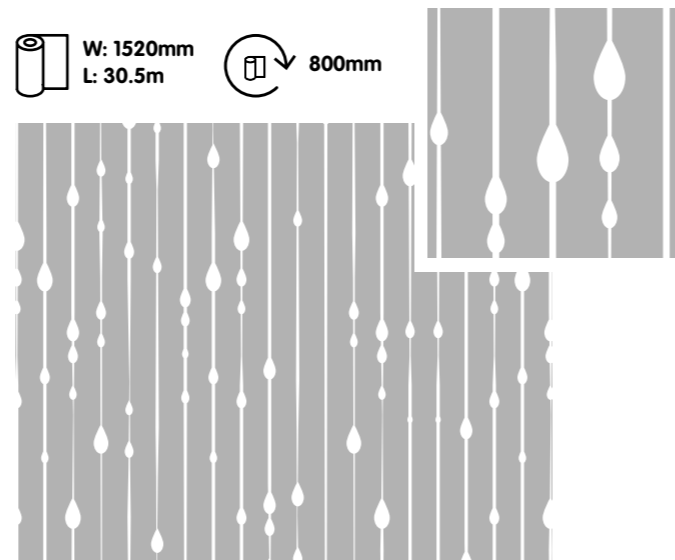

MANHATTAN*

W: 1520mm
L: 30.5m

800mm

**Limited stock availability*

SAVANA*

W: 1520mm
L: 30.5m

800mm

*Limited stock availability

BILBAO*

W: 1520mm
L: 30.5m

800mm

*Limited stock availability

LUNA*

W: 1520mm
L: 30.5m

800mm

**Limited stock availability*

TERRA*

W: 1520mm
L: 30.5m

640mm

**Limited stock availability*

VIENNA*

W: 1520mm
L: 30.5m

800mm

*Limited stock availability

CELEST*

W: 1520mm
L: 30.5m

230mm

*Limited stock availability

FONTANA*

W: 1520mm
L: 30.5m

CITY*

W: 1520mm
L: 30.5m