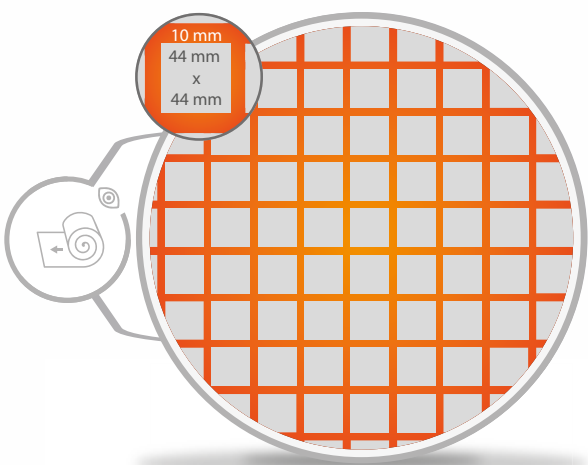

MATRIX | ◀

▶ | **ATLAS**
NEW
Collection

IRIDIUM | ◀

▶ | MAT ACID-X

▶ | COULEURS

▶ | TRANSPARENTS

▶ | MAT

122 cm x 50 m