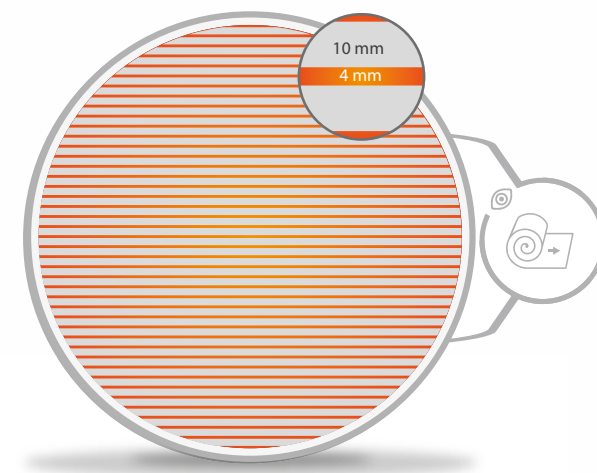

MATRIX | ◀

▶ | **ATLAS**
NEW
Collection

IRIDIUM | ◀

▶ | MAT ACID-X

▶ | COULEURS

▶ | TRANSPARENTS

▶ | MAT

122 cm x 50 m