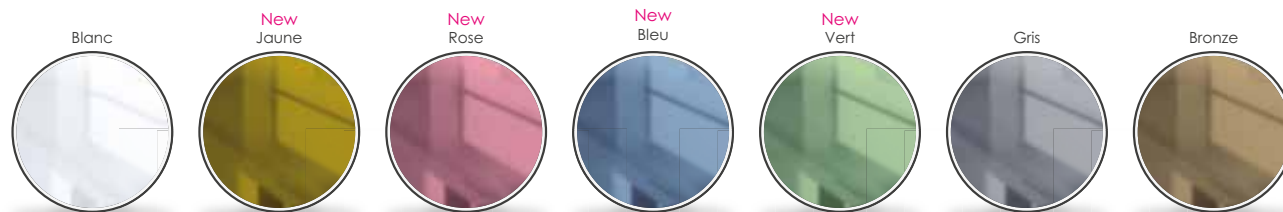

MATRIX | ◀

▶ | **ATLAS**
NEW
Collection

IRIDIUM | ◀

▶ | MAT ACID-X

▶ | COULEURS

▶ | TRANSPARENTS

▶ | MAT

122 cm x 50 m