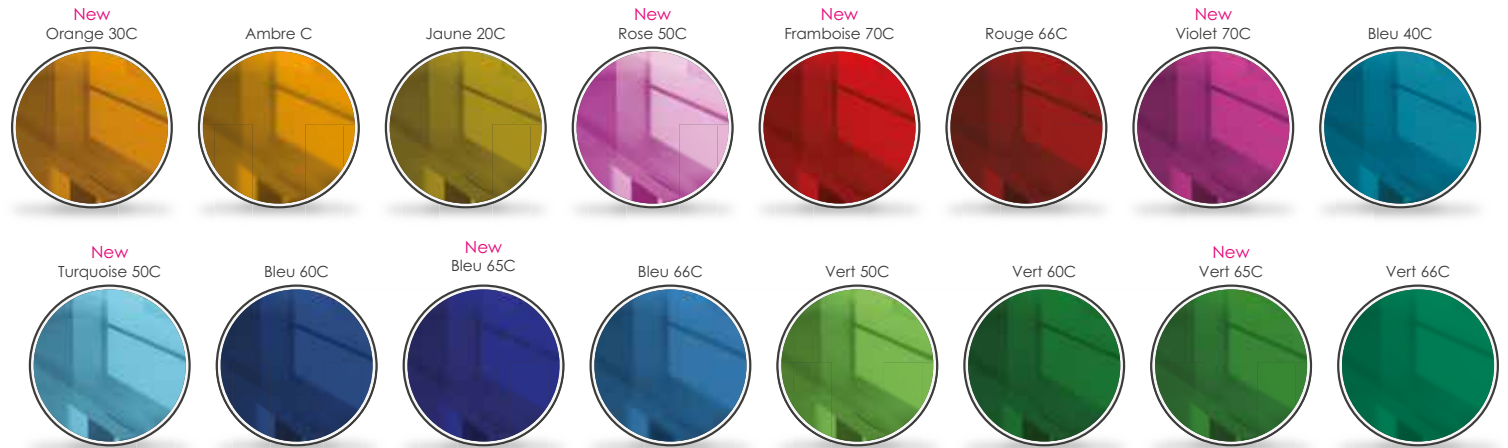

MATRIX | ◀

▶ | **ATLAS**
NEW
Collection

IRIDIUM | ◀

▶ | MAT ACID-X

▶ | COULEURS

▶ | TRANSPARENTS

▶ | MAT

122 cm x 50 m