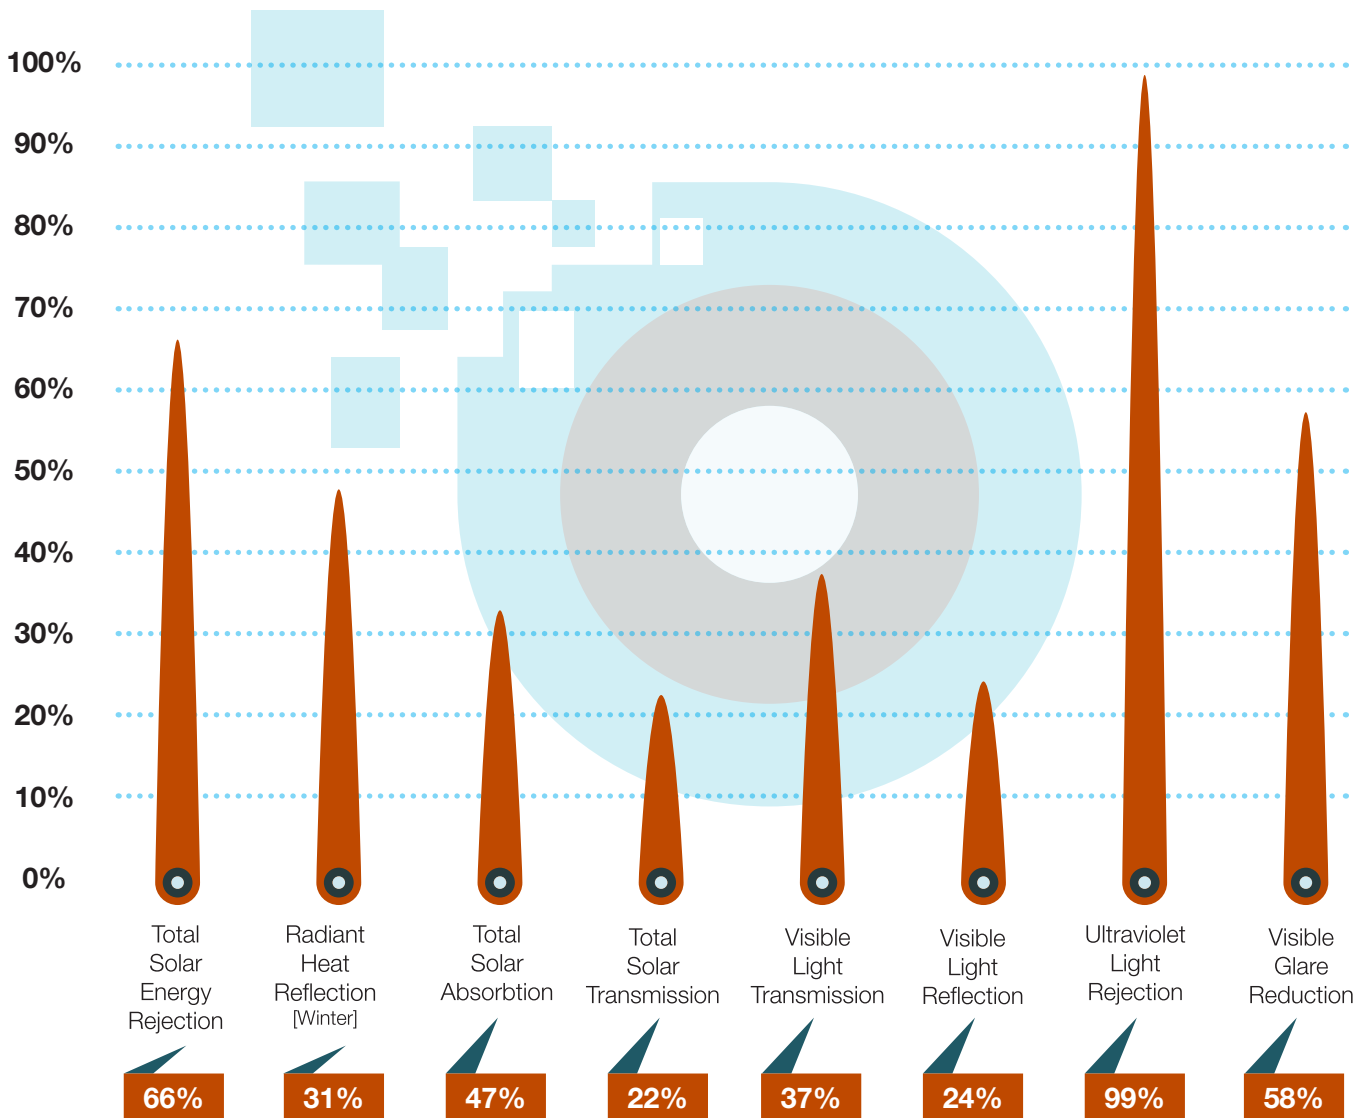

DATASHEET

SOLARTEK MEDIUM SOLAR BRONZE

PRODUCT SPECIFICATION

RANGE: SOLAR BRONZE

VARIANT: MEDIUM

SHADING COEFFICIENT: **0.39**

'U' FACTOR: **N/A**

EMISSIVITY: **0.69**

FILM COLOUR: **MEDIUM BRONZE**

FEATURES & BENEFITS

It has Scratch Resistant Coating "SRC" to protect the product and avoid the appearance of scratches during normal handling and cleaning practices.

Excellent solar heat and glare reduction creating a more comfortable environment.

Allows a more acceptable level of natural light and gives a warm copper tint to glazing.

Ideal for both commercial and domestic applications.

This product carries a full 10 year manufacturer's warranty when professionally installed.

% MAY CHANGE SLIGHTLY
DEPENDING ON GLASS TYPE

WWW.SOLARTEKFILMS.COM

INFO@SOLARTEKFILMS.COM

CALL NOW: 08000 15 18 15

SOLARTEK FILMS LTD, 42B HIGH STREET, WARE, HERTS, SG12 9BY