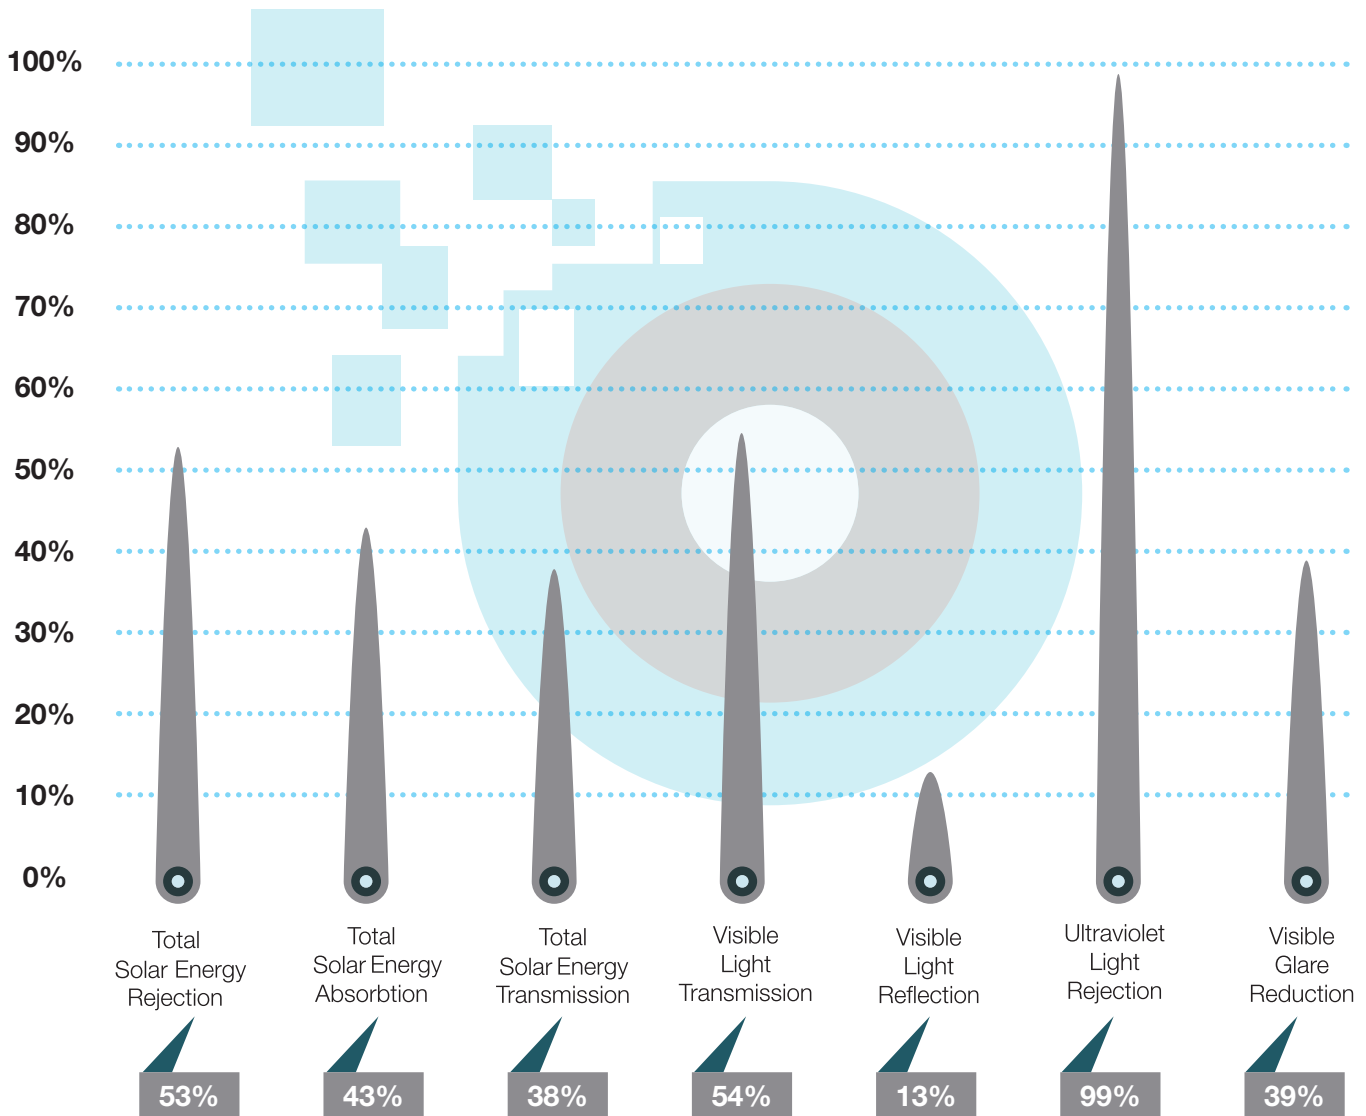

DATASHEET

SOLARTEK ULTRA VIEW MEDIUM 70 INT.

PRODUCT SPECIFICATION

RANGE: ULTRA VIEW

VARIANT: MEDIUM

SOLAR HEAT REDUCTION: **53%**

GLARE REDUCTION: **39%**

ULTRA VIOLET REDUCTION: **99%**

WINTER 'U' FACTOR: **6.02**

FEATURES & BENEFITS

Designed for maximum heat rejection whilst transmitting maximum light this high end spectrally selective, elegant film has a barely visible appearance.

It benefits from extremely low interior & external reflectivity and has great solar heat and UV rejection, fade and corrosion resistance with an exclusive manufacturers warranty.

% MAY CHANGE SLIGHTLY
DEPENDING ON GLASS TYPE

WWW.SOLARTEK FILMS.COM

INFO@SOLARTEK FILMS.COM

CALL NOW: 08000 15 18 15

SOLARTEK FILMS LTD, 42B HIGH STREET, WARE, HERTS, SG12 9BY