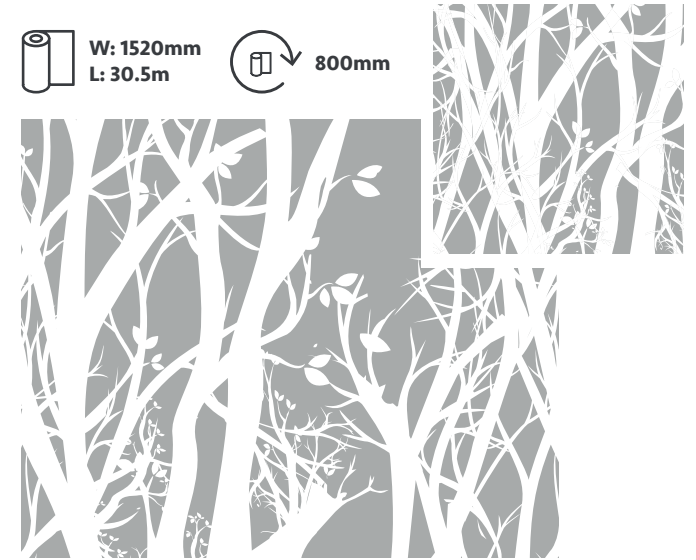

FLORAL

W: 1520mm
L: 30.5m

800mm