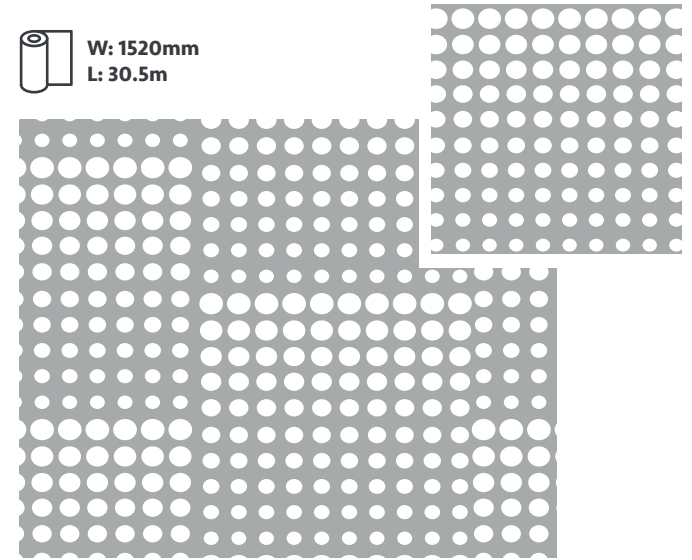

# BILBAO\*

W: 1520mm  
L: 30.5m

800mm

\*Limited availability on stock.

# VIENNA\*

W: 1520mm  
L: 30.5m

800mm

# CELEST\*

W: 1520mm  
L: 30.5m

230mm

*\*Limited availability on stock.*

# CITY\*

W: 1520mm  
L: 30.5m

840mm

*\*Limited availability on stock.*