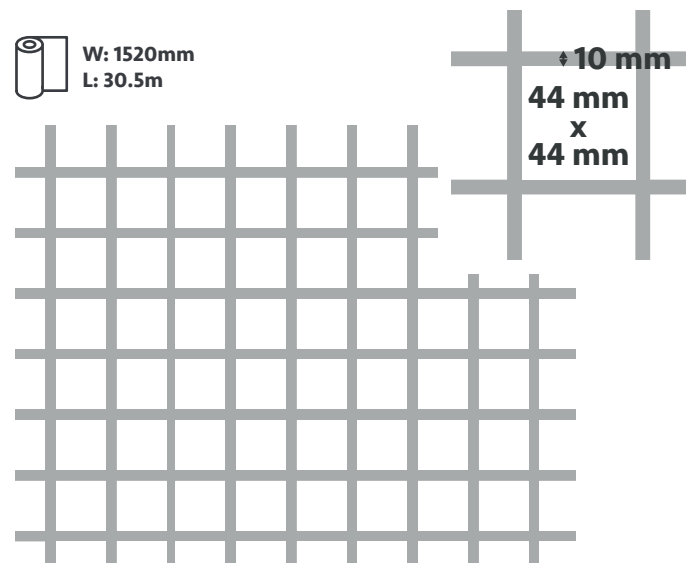

# CLAUSTRA\*

 W: 1520mm  
L: 30.5m

*\*Limited availability on stock.*

# MATRIX\*

 W: 1520mm  
L: 30.5m

*\*Limited availability on stock.*

# ATLAS\*

 W: 1520mm  
L: 30.5m

\*Limited availability on stock.

# WHITE OPAQUE

 W: 1520mm  
L: 30.5m