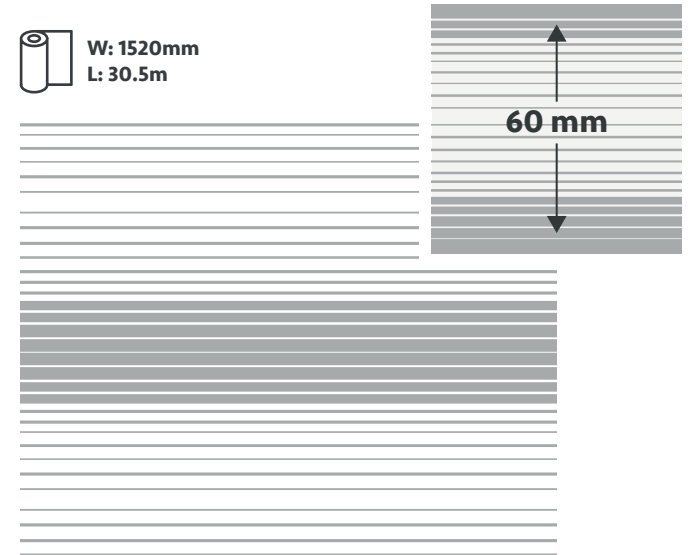

# LINEA 10

 W: 1520mm  
L: 30.5m

10 mm

4 mm

10 mm

# ALPHA\*

W: 1520mm  
L: 30.5m

\*Limited availability on stock.

# VISION\*

 W: 1520mm  
L: 30.5m

# IRIDIUM\*

W: 1520mm  
L: 30.5m

10 mm

4 mm

*\*Limited availability on stock.*