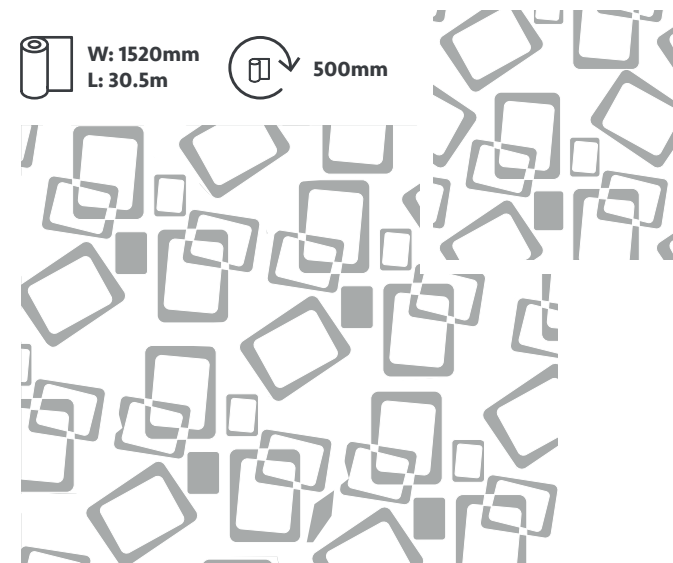

# CORTINA\*

 W: 1520mm  
L: 30.5m

# FIGARO\*

W: 1520mm  
L: 30.5m

500mm

\*Limited availability on stock.

# MANHATTAN\*

W: 1520mm  
L: 30.5m

800mm

*\*Limited availability on stock.*